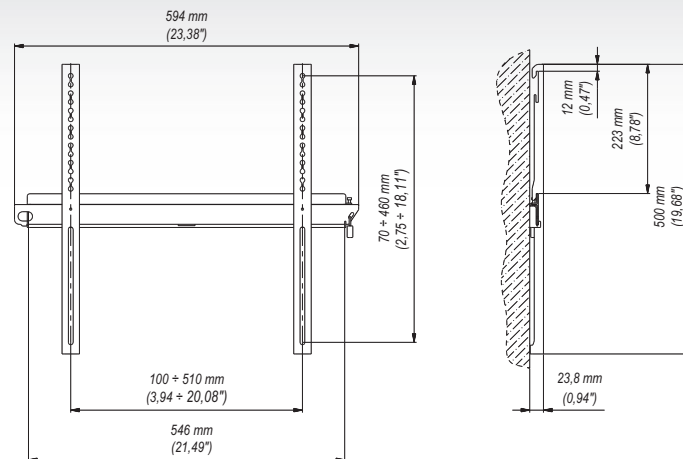

TSM1 ■ Fixed Wall Mount 26"-47"

Features

- 1 **MINIMUM WALL DISTANCE**
only 23,8 mm
- 2 **UNIVERSAL**
wide range of the VESA Mount
- 3 **PADLOCK**
theft-protected

Technical Data

100x100 mm
200x100 mm
200x200 mm
300x300 mm
400x200 mm
400x400 mm

26"-47"

23,8 mm

min. 100x70 mm
max. 510x460 mm

80 Kg

Trade Information

Index	Colour	Package	EAN
TSM1c-B	Black	Orange	5908252962983
TSM1s-B	Grey	Orange	5908252963010

Package Dimensions [mm] (H x W x D)	620x105x40
Weight [Kg]	1,95